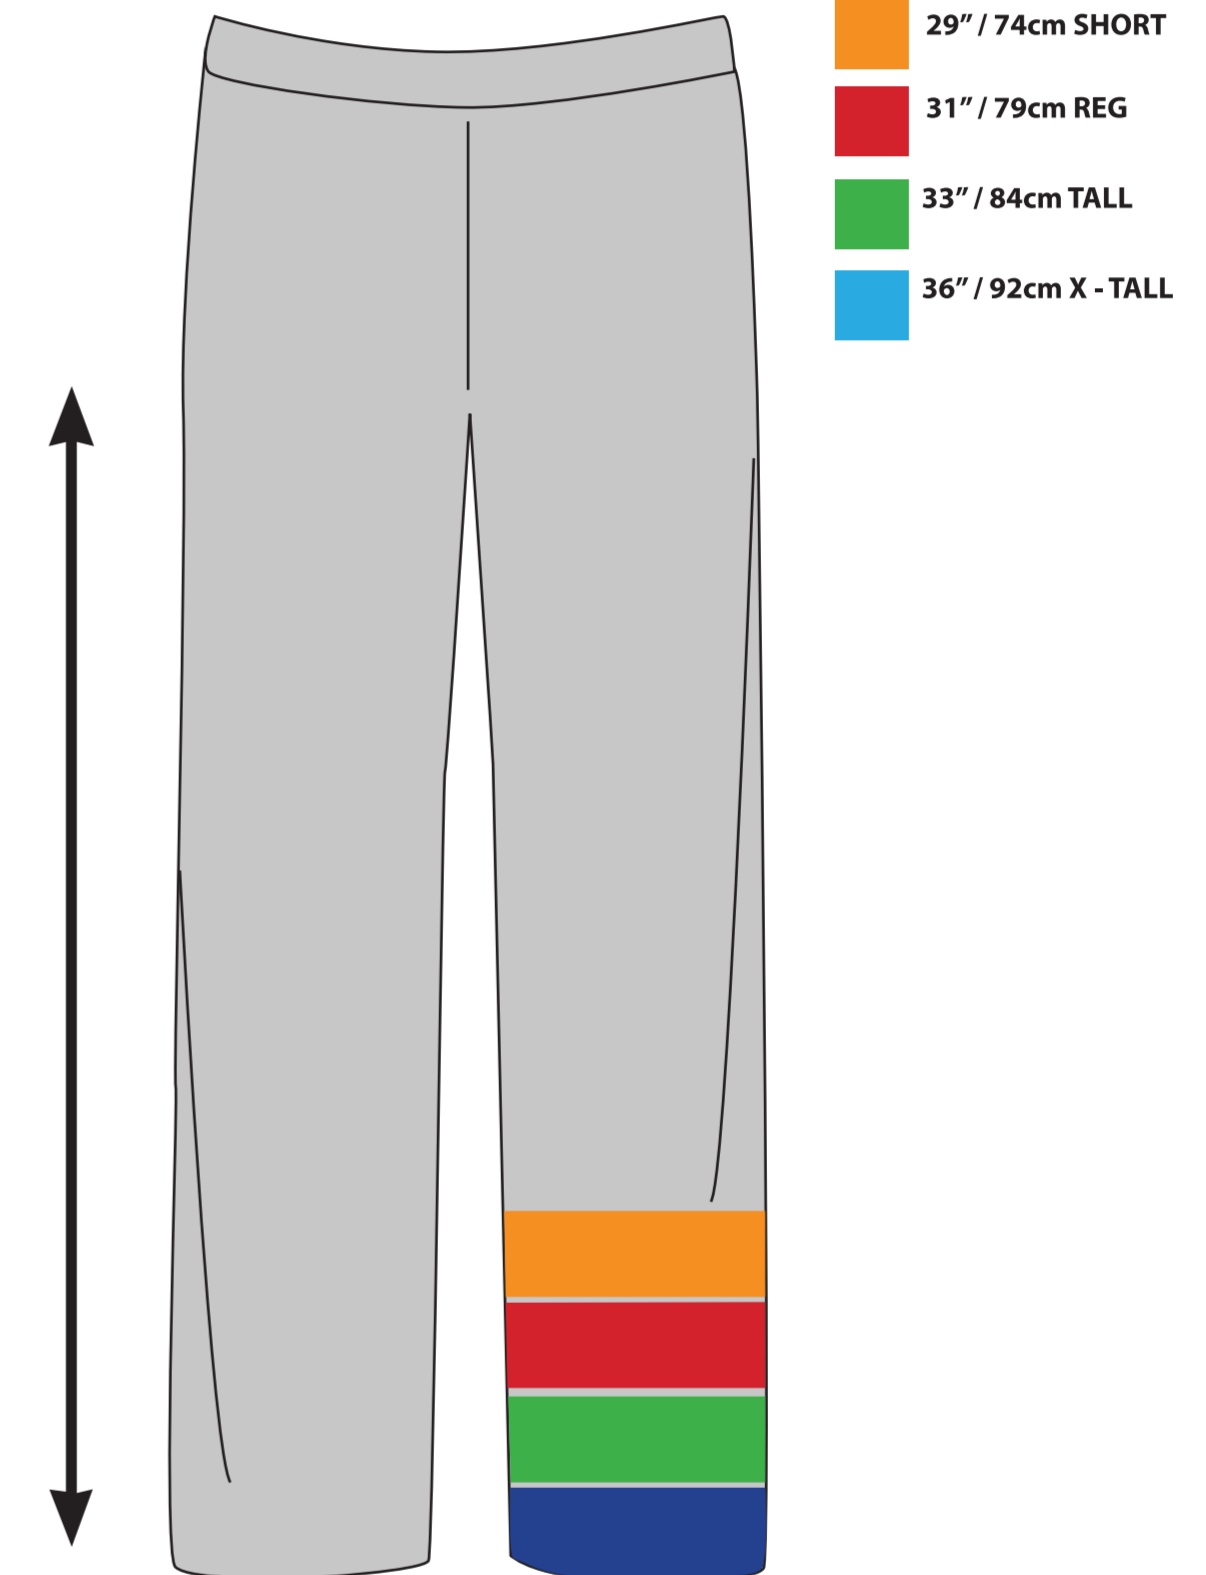

Mens Waist	XS	Small	Medium	Large	XL	XXL	3XL	4XL	5XL
Metric Sizes (CM)	68 72	76 80	84 88	92 96	100 104	108 112	116 120	124 128	132 136 140
Imperial Sizes (Inches)	26 28	30 32	33 34	36 38	40 41	42 44	46 47	48 50	52 54 56
Euro/Germany/Benelux (DE)	42 44	46 48	50	52 54	56	58 60	62	64/66 68	70 72 74
France/Spain/Portugal (FR)	34 36	38 40	42 44	46 48	50 52	54 56	58	60/62 64	66 68 70

Ladies Bust	XS	Small	Medium	Large	XL	XXL	3XL	4XL
Metric Sizes (CM)	72 76 80	84 88	92 96	100 104	108 112	116 120	124 128	132 136
Imperial Sizes (Inches)	28 30 32	33 34	36 38	40	42 44	46 47	48 50	52 54
Benelux/Germany/Scandinavia (DE)	32 34 36	38	40 42	44	46 48	50	52 54	56 58
France/Spain/Portugal (FR)	34 36 36/38	40	42 44	46/48	48 50	52	54 56	58 60
Italy (IT)	36 38 40	42	44 46	46	50 52	54	56 58	60 62
UK		8 10	12 14	16	18 20	22 24	26	28 30

Ladies Waist	XS	Small	Medium	Large	XL	XXL	3XL	4XL
Metric Sizes (CM)	60 64	68 72	76 80	84 88	92 96	100 104 108	112 116	120 124 128
Imperial Sizes (Inches)	22 24	26 28	30 32	33 34	36 38	40 41 42	44 46	47 48 50
Benelux/Germany/Scandinavia (DE)	32/34 36	38 40	42 44 46	48 50	52	54 56 58	60 62 64	
France/Spain/Portugal (FR)	34/36 38	40 42	44 46 48	50 52	54 56	58 60	62 64 66	
Italy (IT)	36/38 40	42 44	46 48 50	52 54	56 58	60 62	64 66 68	
UK	6	8 10	12 14	16	18 20	22 24	26 28	

Leg Length

Gloves	XSmall	Small	Medium	Large	XL	XXL
	6	7	8	9	10	11

Footwear													
Ladies Size	4	5	6	7	8	9	10	11	12	13			
Euro Size	34	36	38	40	42	44	46	48					
		35	37	39	41	43	45	47					
UK Size	2	3	4	5	6	7	8	9	10	11	12	13